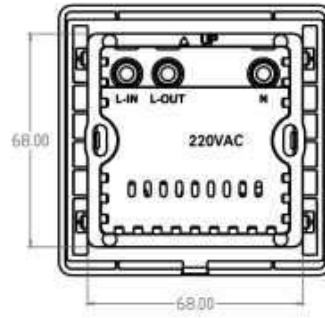

Encoder

Hand Set

Lock Software

Printer

**T-1004-IT1**  
AC220V,40A  
Mifare card(13.56M HZ) with  
correct valid time and correct Room Number.  
Work with lock software and encoder

**T-1004-MF**  
AC220V,40A  
Any Mifare card(13.56M HZ)