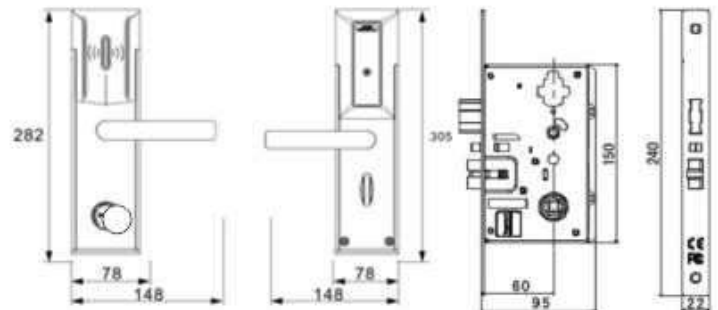

Hotel Lock Management System

Hotel Lock

Guest Card

Encoder

Hand Set

Lock Software

Printer