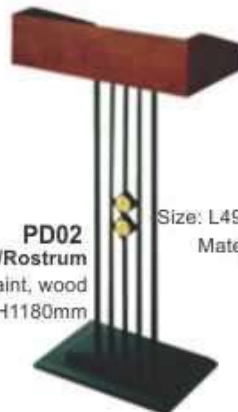

PD03
Podium
Size: L490*W490*H1170mm
Material: stainless steel,
plywood, PU

PD01
Podium/Rostrum
Size: L490*W490*H1170mm
Material: stainless steel,
plywood

PD02
Podium/Rostrum
Steel with spray paint, wood
Size:L590*W440*H1180mm