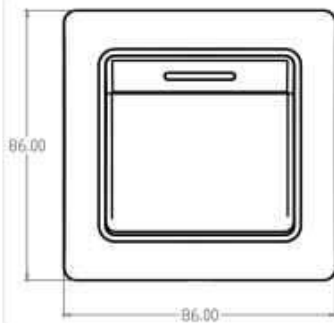

T-1004-IIS AC220V;30A
Any card,even a piece of
paper is available