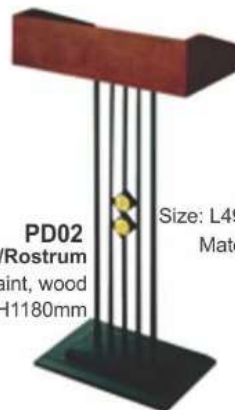

PD03
Podium
Size: L490*W490*H1170mm
Material: stainless steel,
plywood, PU

PD01
Podium/Rostrum
Size: L490*W490*H1170mm
Material: stainless steel,
plywood

PD02
Podium/Rostrum
Steel with spray paint, wood
Size:L590*W440*H1180mm