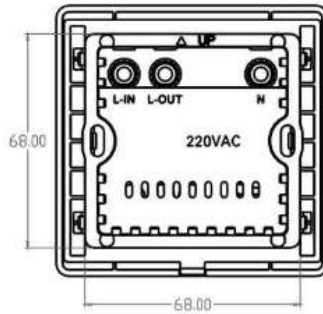

T-1004-IIS AC220V,30A
Any card,even a piece of
paper is available