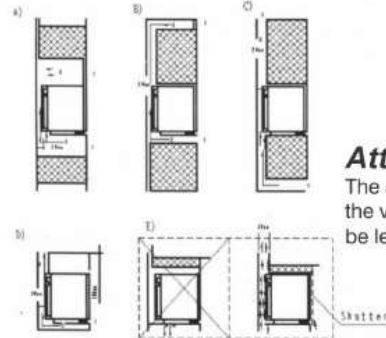

**USF-38/30 A/B**  
ABSORPTION MINIBAR

Absorption Minibar	40 ltrs	30 ltrs
Dimension [WXDXH] mm	435 X 455 X 545	400 X 410 X 530
Nett. Weight / Gross Weight	15 / 17 kgs	13 x 15 kgs
Energy Consumption	0.8 kwh/24 hrs	0.8 kwh/24 hrs
Temperature (°C)	0-8	0-8
Ambient Temperature	25°C	25°C

**Attention:**  
The area of space around the ventilation grid should be least 250 cm.

**M - 30 SB**  
Minibar – Thermoelectric

**M - 30GB**  
Minibar – Thermoelectric

Minibar	40 ltrs	30 ltrs
Dimension [WXDXH] mm	400 X 425 X 560	385 X 385 X 485
Nett. Weight / Gross Weight	11.8 / 13 kgs	10.1 x 11.2 kgs
Energy Consumption	0.6 kwh/24 hrs	0.6kwh/24 hrs
Ambient Temperature	25°C	25°C

**USS-2042 EYS**

**S - 200201**  
Product Dimension:  
380 x 290 x 150mm

**USS2043LYP**

**S - 200202**  
Product Dimension:  
400(W)\*300(D)\*190(H)mm  
Net/Gross weight: 9Kg/9.7Kg

**USS-2042TCP**

**ELECTRONIC SAFE**  
Lap Top size design.  
Size(H\*W\*D):200\*420\*370MM  
N.W/G.W:12KGS/13KGS  
Audit trail of last 100 opening events