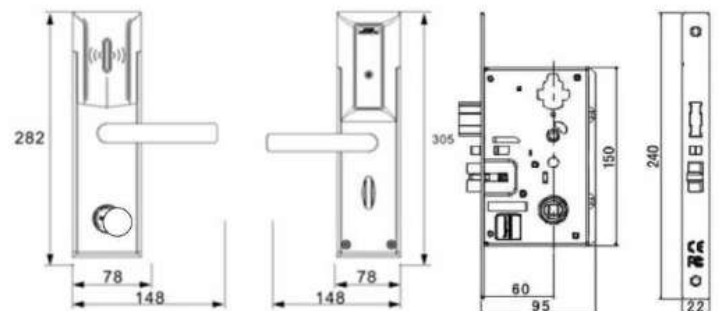

Hotel Lock Management System

Hotel Lock

Guest Card

Encoder

Hand Set

Lock Software

Printer