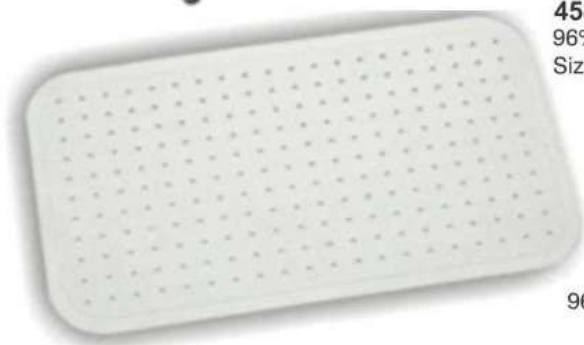

**581**

Colour: Ivory and Black  
Iron Organizer

**484**

Colour: Ivory and Black

**481B**

Colour: Black

**481S**

Colour: Silver Gray