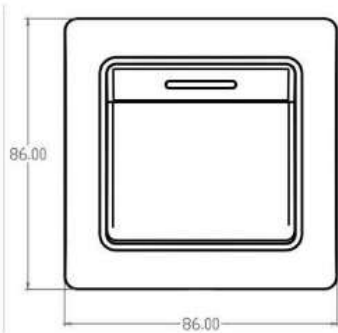

T-1004-IIS AC220V,30A
Any card,even a piece of
paper is available